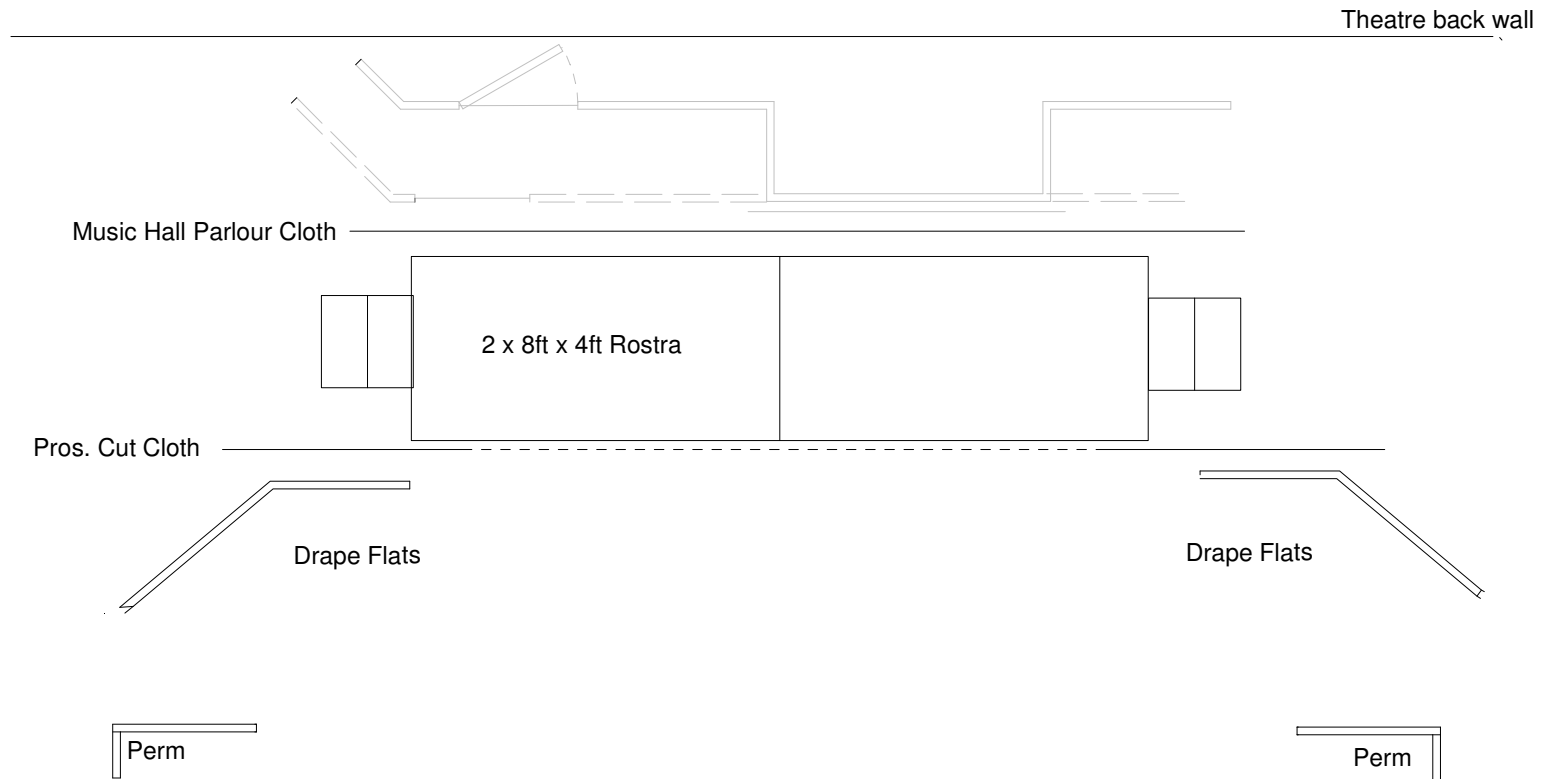

THE REAL SCENERY COMPANY  
SHOWBOAT

LEVEE & EXTERIOR OF SHOWBOAT

ALL FLATS ARE 14 ft+ UNLESS OTHERWISE STATED

**THE REAL SCENERY COMPANY  
SHOWBOAT**

**STREET AT WORLD'S FAIR**

ALL FLATS ARE 14 ft UNLESS OTHERWISE STATED

**THE REAL SCENERY COMPANY  
SHOWBOAT**

**TROCADERO MUSIC HALL**

ALL FLATS ARE 14 ft+ UNLESS OTHERWISE STATED

**THE REAL SCENERY COMPANY  
SHOWBOAT**

**STAGE ABOARD THE SHOWBOAT**

ALL FLATS ARE 14 ft+ UNLESS OTHERWISE STATED