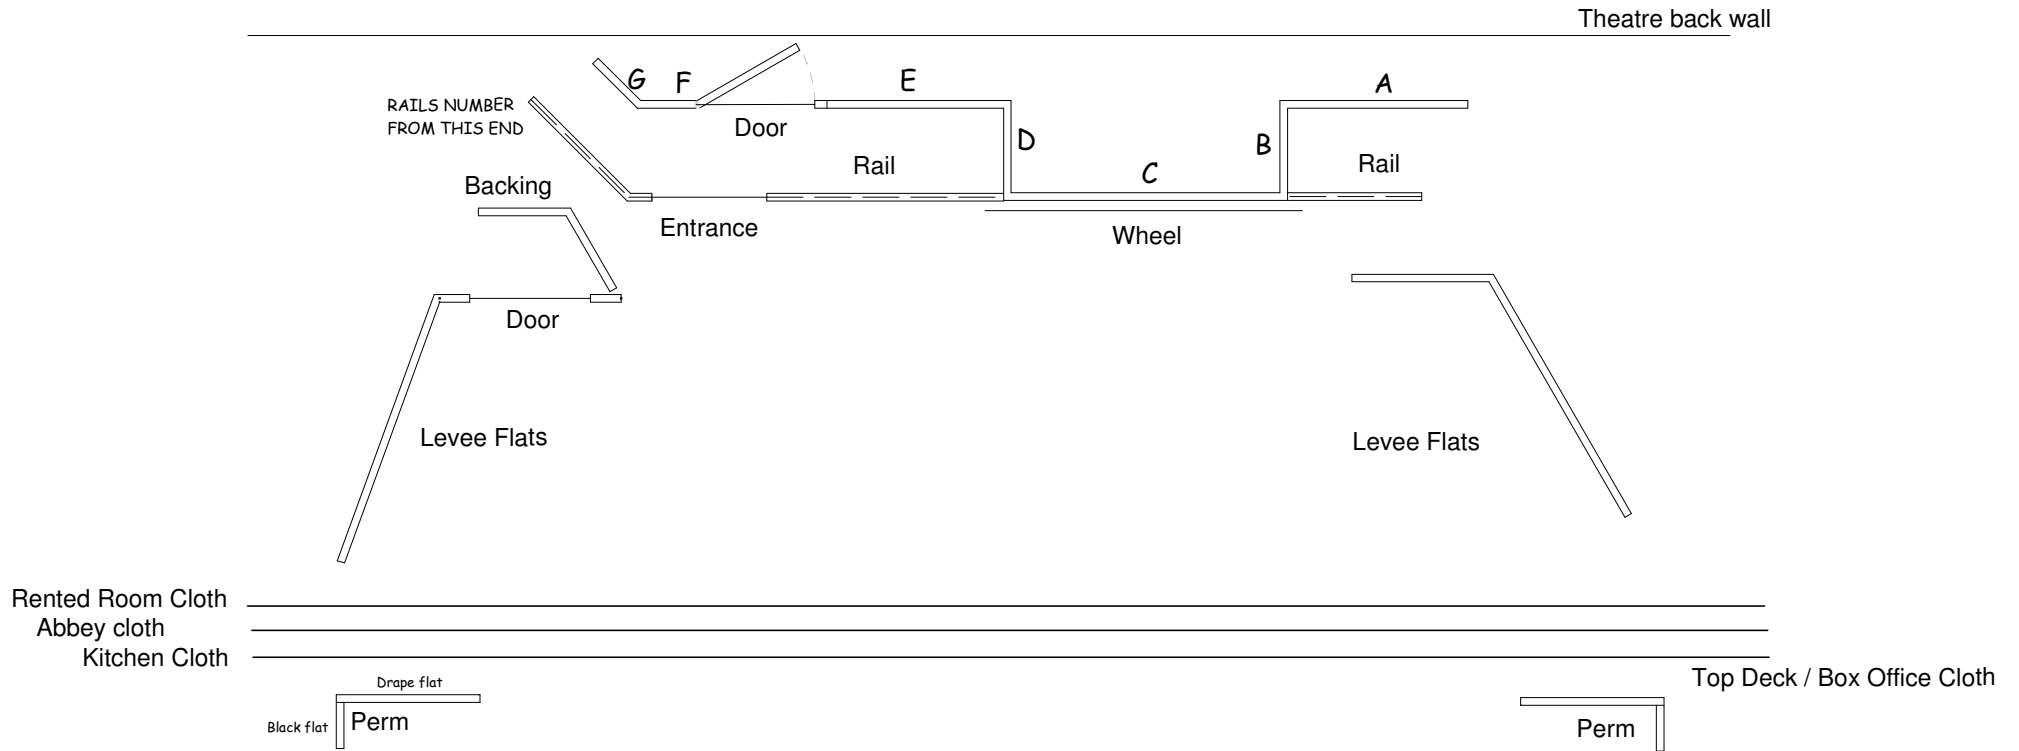

THE REAL SCENERY COMPANY  
SHOWBOAT

LEVEE & EXTERIOR OF SHOWBOAT

ALL FLATS ARE 14 ft+ UNLESS OTHERWISE STATED

**THE REAL SCENERY COMPANY  
SHOWBOAT**

**STREET AT WORLD'S FAIR**

ALL FLATS ARE 14 ft UNLESS OTHERWISE STATED

**THE REAL SCENERY COMPANY  
SHOWBOAT**

**TROCADERO MUSIC HALL**

ALL FLATS ARE 14 ft+ UNLESS OTHERWISE STATED

**THE REAL SCENERY COMPANY  
SHOWBOAT**

**STAGE ABOARD THE SHOWBOAT**

ALL FLATS ARE 14 ft+ UNLESS OTHERWISE STATED