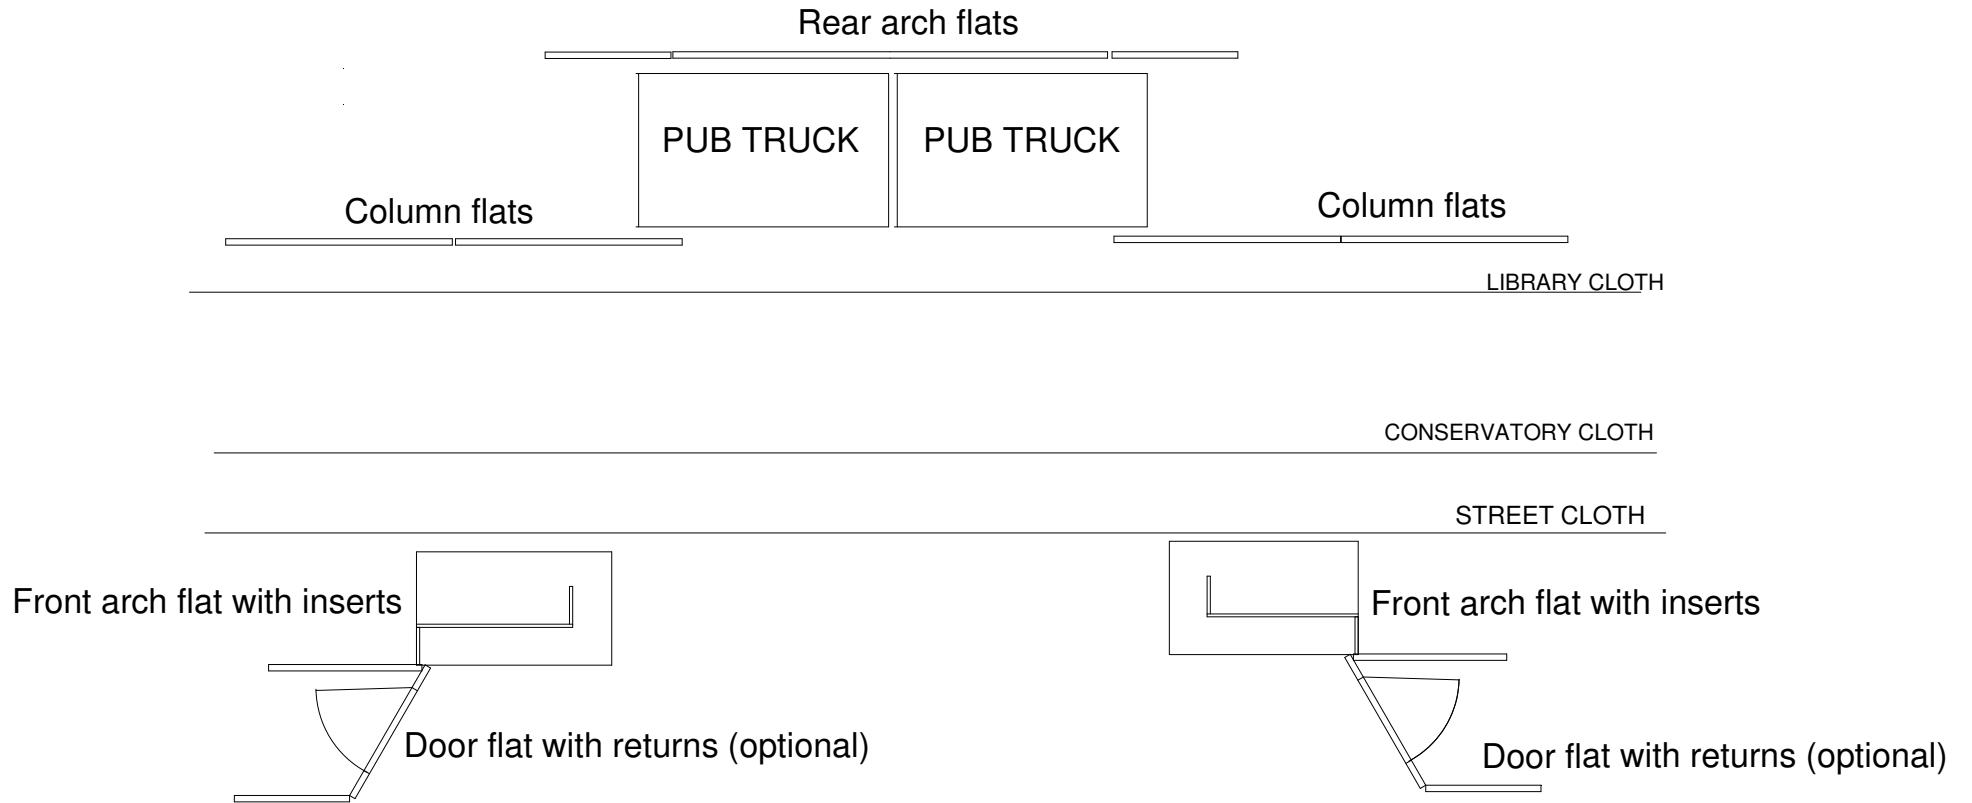

My Fair Lady Set - With Cloths Option

Rear arch flat 16ft height. All other flat sizes shown on inventory
 The optional door flats are used if space permits.

SCALE 60:1

MY FAIR LADY	
Geoff Self Jan 2001	