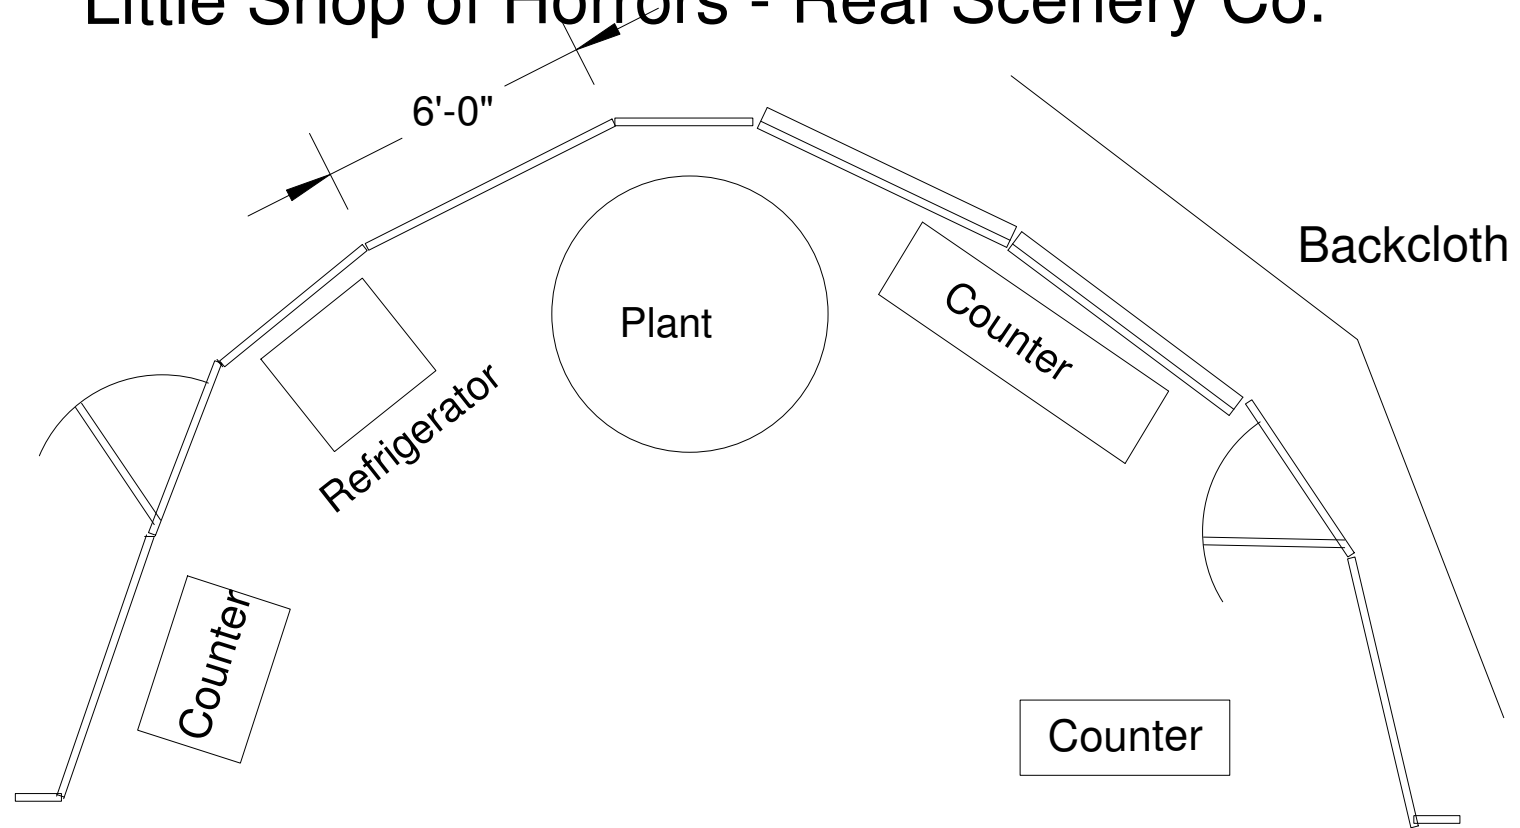

Little Shop of Horrors - Real Scenery Co.

Flat Height = 12ft (3.9M)

Scale 50:1

Little Shop of Horrors	
	Geoff Self Jan 2005