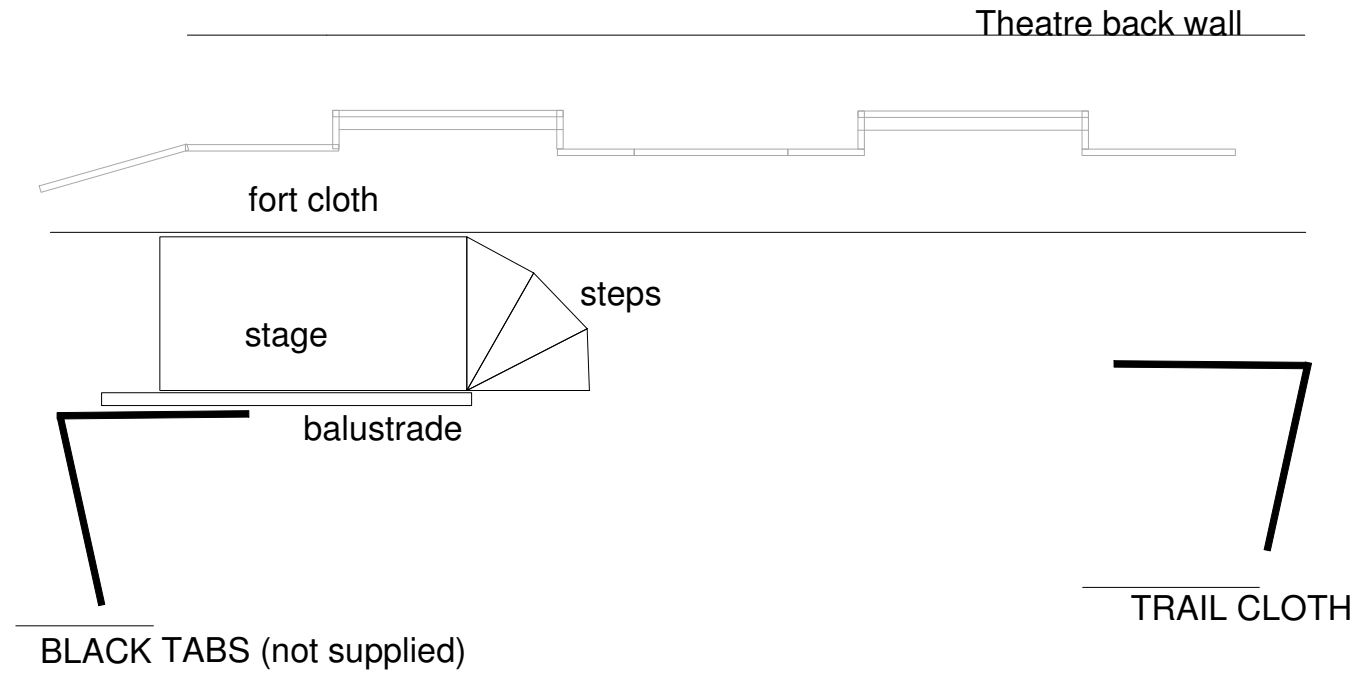

# SALOON

Theatre Back Wall

BLACK TABS (Not supplied)

TRAIL CLOTH

## REAL SCENERY CO.

SCALE = 60 to 1	
	Geoff Self Jan 2004