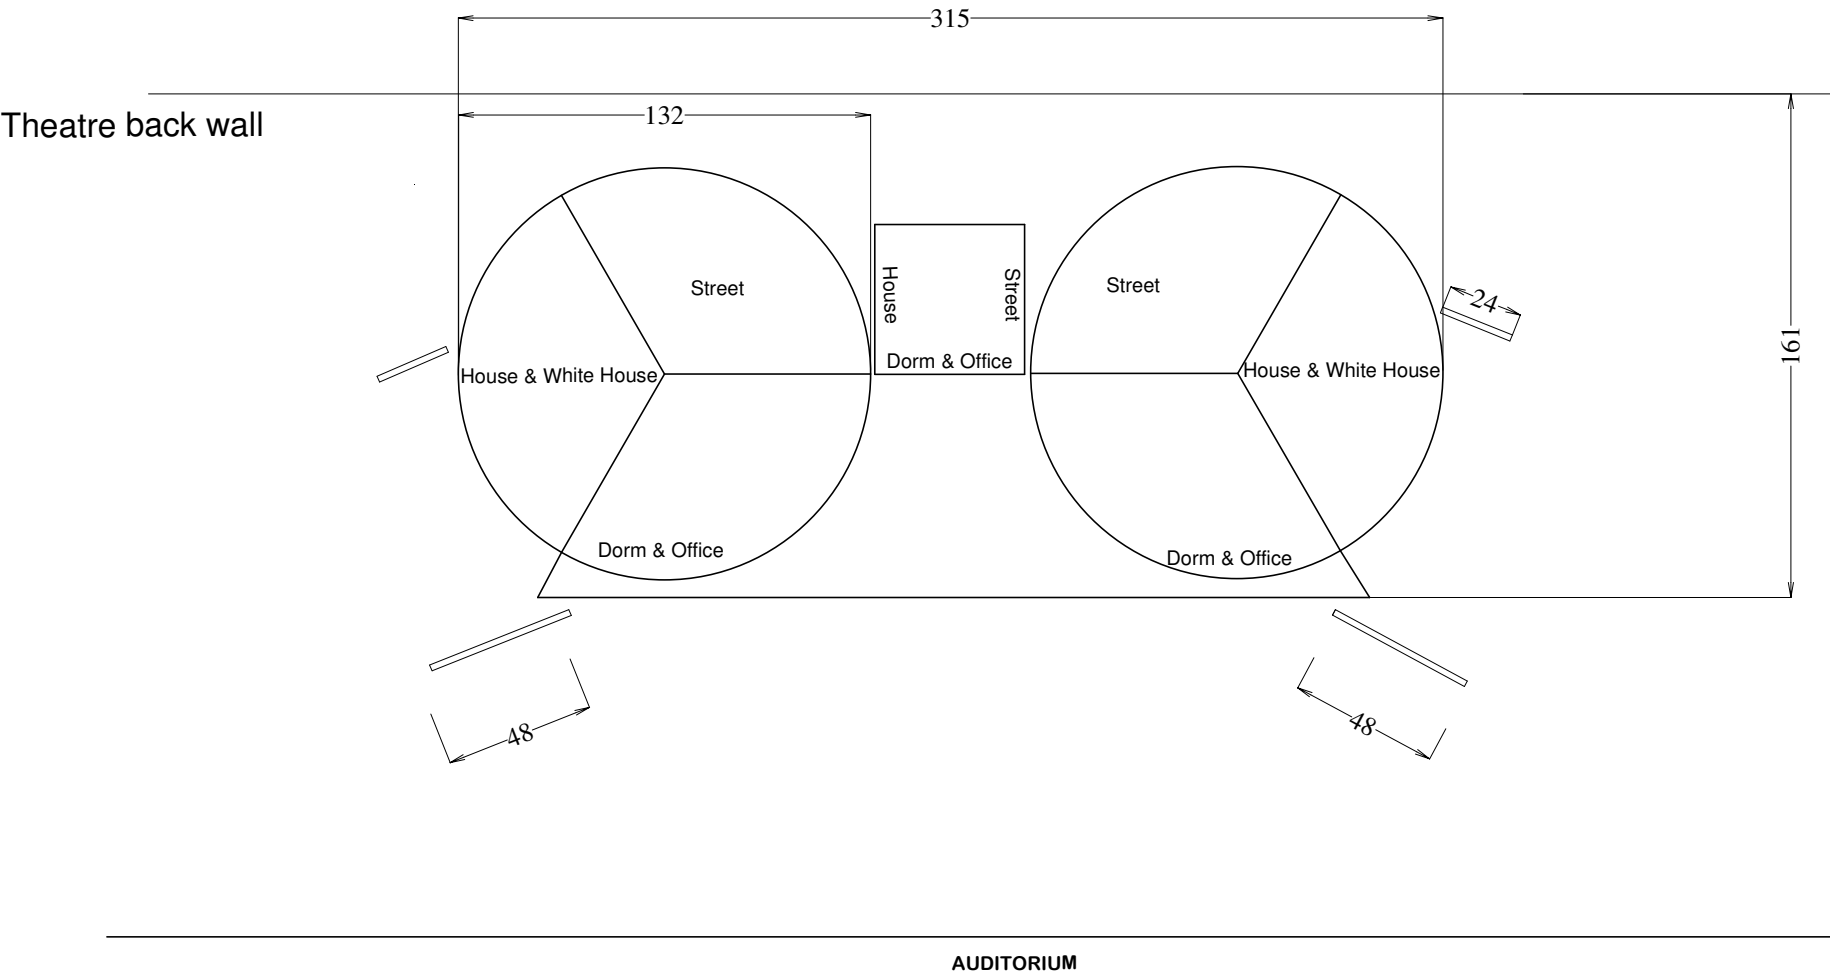

# REAL SCENERY CO. - ANNIE

N.B. Additional cover in the form of black legs or side flats may be required  
Height of flats = 12ft

Measurements shown in inches

"ANNIE"	
	Geoff Self 12.8.01